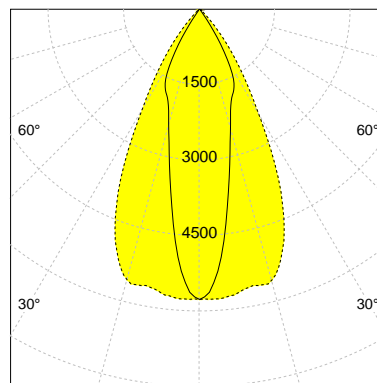

REFLECTOR

Technology	ULTRA
Material	Miro 20 / Miro 8
FWHM	24 / 55°
FWTM	65 / 81°