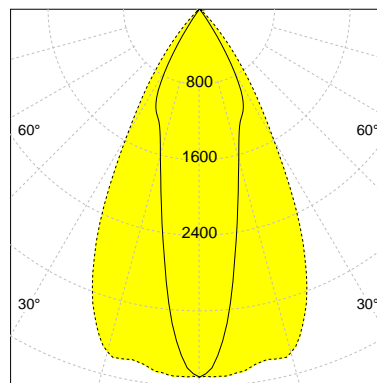

REFLECTOR

Technology	ULTRA
Material	Miro 20 / Miro 8
FWHM	24 / 55°
FWTM	65 / 81°