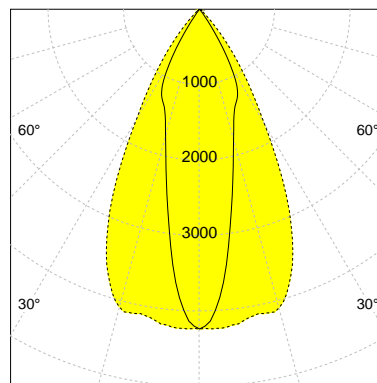

REFLECTOR

Technology	ULTRA
Material	Miro 20 / Miro 8
FWHM	24 / 55°
FWTM	65 / 81°