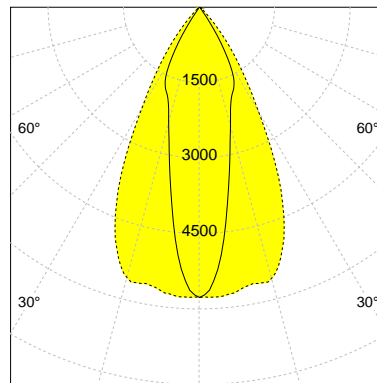

REFLECTOR

Technology	ULTRA
Material	Miro 20 / Miro 8
FWHM	24 / 55°
FWTM	65 / 81°