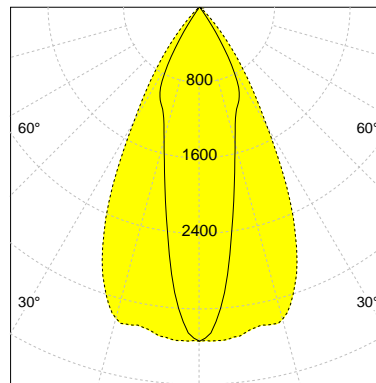

DESCRIPTION

Type	Track Spotlight
Article-number	141279L12269
Colour	silver
Energy Consumption	17.1 W
Efficiency	120 lm/W
Luminous Flux	2052 lm
Current (sec)	450 mA
Protection Class	IP 20
Energy-Label	D
Cooling	Passive

LED

Color Temperature	3000K
Color Rendering	CRI 92
LES	15
Color Tolerance	3-Step McAdam
Planckian Curve	BBBL
Spectrum	Premium White G7
Photobiological safety	RG2

ELECTRICAL

Power Supply	220-240, 50-60Hz
Safety Class	2
Startup Time	< 1s
Overload- / Shortcircuit Protection	
Wiring / Adapter	3-Phase Adapter
Max Luminaires MCB	B16A 27 pcs
Tracks	Global Stucchi Eutrac

Control

Control	On/Off
---------	--------

REFLECTOR

Technology	ULTRA
Material	Miro 20 / Miro 8
FWHM	24 / 55°
FWTM	65 / 81°

I-max : 3539 cd *

UGR : 24.4 / 20.3 (4H/8H - 70/50/20)

H/m	D1/m	D2/m	Emax/lx/klm *
1.0	0.4	1.1	1724
2.0	0.9	2.1	431
3.0	1.3	3.2	192
4.0	1.7	4.2	108