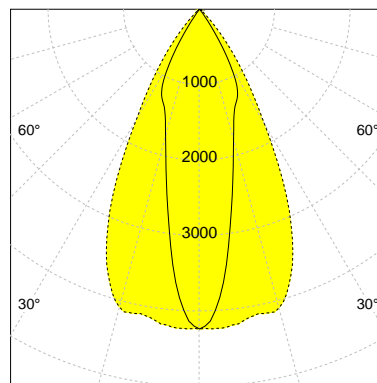

DESCRIPTION

Type	Track Spotlight
Article-number	141279L12271
Colour	silver
Energy Consumption	21.1 W
Efficiency	116 lm/W
Luminous Flux	2456 lm
Current (sec)	550 mA
Protection Class	IP 20
Energy-Label	D
Cooling	Passive

LED

Color Temperature	3000K
Color Rendering	CRI 92
LES	15
Color Tolerance	3-Step McAdam
Planckian Curve	BBBL
Spectrum	Premium White G7
Photobiological safety	RG2

ELECTRICAL

Power Supply	220-240, 50-60Hz
Safety Class	2
Startup Time	< 1s
Overload- / Shortcircuit Protection	
Wiring / Adapter	3-Phase Adapter
Max Luminaires MCB	B16A 27 pcs
Tracks	Global Stucchi Eutrac

Control

Control	On/Off
---------	--------

REFLECTOR

Technology	ULTRA
Material	Miro 20 / Miro 8
FWHM	24 / 55°
FWTM	65 / 81°

UGR : 25.0 / 21.0 (4H/8H - 70/50/20)

H/m	D1/m	D2/m	Emax/lx/klm *
1.0	0.4	1.1	1724
2.0	0.9	2.1	431
3.0	1.3	3.2	192
4.0	1.7	4.2	108