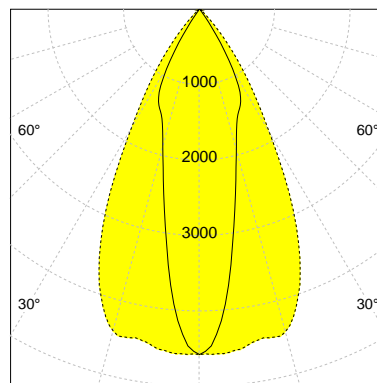

DESCRIPTION

Type	Track Spotlight
Article-number	141279L12272
Colour	silver
Energy Consumption	23.2 W
Efficiency	114 lm/W
Luminous Flux	2652 lm
Current (sec)	600 mA
Protection Class	IP 20
Energy-Label	E
Cooling	Passive

LED

Color Temperature	3000K
Color Rendering	CRI 92
LES	15
Color Tolerance	3-Step McAdam
Planckian Curve	BBBL
Spectrum	Premium White G7
Photobiological safety	RG2

ELECTRICAL

Power Supply	220-240, 50-60Hz
Safety Class	2
Startup Time	< 1s
Overload- / Shortcircuit Protection	
Wiring / Adapter	3-Phase Adapter
Max Luminaires MCB	B16A 27 pcs
Tracks	Global Stucchi Eutrac

Control

Control	On/Off
---------	--------

REFLECTOR

Technology	ULTRA
Material	Miro 20 / Miro 8
FWHM	24 / 55°
FWTM	65 / 81°

I-max : 4574 cd *

UGR : 25.3 / 21.2 (4H/8H - 70/50/20)

H/m	D1/m	D2/m	Emax/lx/klm *
1.0	0.4	1.1	1724
2.0	0.9	2.1	431
3.0	1.3	3.2	192
4.0	1.7	4.2	108