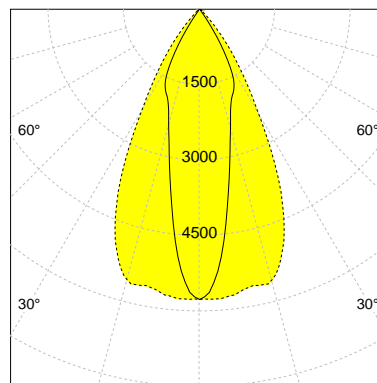

DESCRIPTION

Type	Track Spotlight
Article-number	141279L12274
Colour	silver
Energy Consumption	31.8 W
Efficiency	105 lm/W
Luminous Flux	3344 lm
Current (sec)	800 mA
Protection Class	IP 20
Energy-Label	E
Cooling	Passive

LED

Color Temperature	3000K
Color Rendering	CRI 92
LES	15
Color Tolerance	3-Step McAdam
Planckian Curve	BBBL
Spectrum	Premium White G7
Photobiological safety	RG2

ELECTRICAL

Power Supply	220-240, 50-60Hz
Safety Class	2
Startup Time	< 1s
Overload- / Shortcircuit Protection	
Wiring / Adapter	3-Phase Adapter
Max Luminaires MCB	B16A 27 pcs
Tracks	Global Stucchi Eutrac

Control

Control	On/Off
---------	--------

REFLECTOR

Technology	ULTRA
Material	Miro 20 / Miro 8
FWHM	24 / 55°
FWTM	65 / 81°

I-max : 5768 cd *

UGR : 26.1 / 22.0 (4H/8H - 70/50/20)

H/m	D1/m	D2/m	Emax/lx/klm *
1.0	0.4	1.1	1724
2.0	0.9	2.1	431
3.0	1.3	3.2	192
4.0	1.7	4.2	108