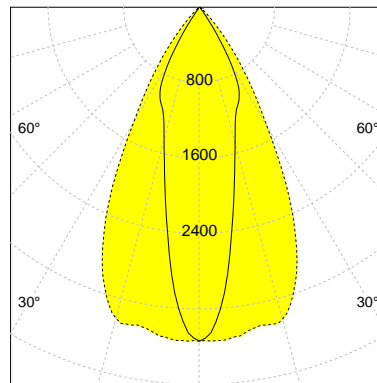

DESCRIPTION

Type	Track Spotlight
Article-number	141279L12275
Colour	black
Energy Consumption	17.1 W
Efficiency	120 lm/W
Luminous Flux	2052 lm
Current (sec)	450 mA
Protection Class	IP 20
Energy-Label	D
Cooling	Passive

LED

Color Temperature	3000K
Color Rendering	CRI 92
LES	15
Color Tolerance	3-Step McAdam
Planckian Curve	BBBL
Spectrum	Premium White G7
Photobiological safety	RG2

ELECTRICAL

Power Supply	220-240, 50-60Hz
Safety Class	2
Startup Time	< 1s
Overload- / Shortcircuit Protection	
Wiring / Adapter	3-Phase Adapter
Max Luminaires MCB	B16A 27 pcs
Tracks	Global Stucchi Eutrac

Control

Control	On/Off
---------	--------

REFLECTOR

Technology	ULTRA
Material	Miro 20 / Miro 8
FWHM	24 / 55°
FWTM	65 / 81°

I-max : 3539 cd *

UGR : 24.4 / 20.3 (4H/8H - 70/50/20)

H/m	D1/m	D2/m	Emax/lx/klm *
1.0	0.4	1.1	1724
2.0	0.9	2.1	431
3.0	1.3	3.2	192
4.0	1.7	4.2	108