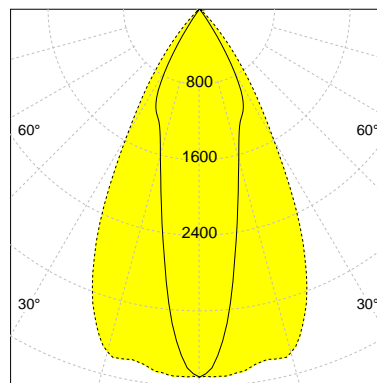

DESCRIPTION

Type	Track Spotlight
Article-number	141279L12276
Colour	black
Energy Consumption	19.1 W
Efficiency	118 lm/W
Luminous Flux	2260 lm
Current (sec)	500 mA
Protection Class	IP 20
Energy-Label	D
Cooling	Passive

LED

Color Temperature	3000K
Color Rendering	CRI 92
LES	15
Color Tolerance	3-Step McAdam
Planckian Curve	BBBL
Spectrum	Premium White G7
Photobiological safety	RG2

ELECTRICAL

Power Supply	220-240, 50-60Hz
Safety Class	2
Startup Time	< 1s
Overload- / Shortcircuit Protection	
Wiring / Adapter	3-Phase Adapter
Max Luminaires MCB	B16A 27 pcs
Tracks	Global Stucchi Eutrac

Control

Control	On/Off
---------	--------

REFLECTOR

Technology	ULTRA
Material	Miro 20 / Miro 8
FWHM	24 / 55°
FWTM	65 / 81°

I-max : 3898 cd *

UGR : 24.7 / 20.7 (4H/8H - 70/50/20)

H/m	D1/m	D2/m	Emax/lx/klm *
1.0	0.4	1.1	1724
2.0	0.9	2.1	431
3.0	1.3	3.2	192
4.0	1.7	4.2	108