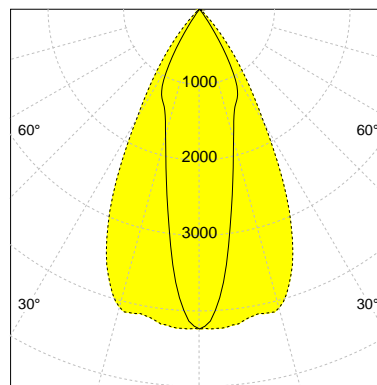

DESCRIPTION

Type	Track Spotlight
Article-number	141279L12277
Colour	black
Energy Consumption	21.1 W
Efficiency	116 lm/W
Luminous Flux	2456 lm
Current (sec)	550 mA
Protection Class	IP 20
Energy-Label	D
Cooling	Passive

LED

Color Temperature	3000K
Color Rendering	CRI 92
LES	15
Color Tolerance	3-Step McAdam
Planckian Curve	BBBL
Spectrum	Premium White G7
Photobiological safety	RG2

ELECTRICAL

Power Supply	220-240, 50-60Hz
Safety Class	2
Startup Time	< 1s
Overload- / Shortcircuit Protection	
Wiring / Adapter	3-Phase Adapter
Max Luminaires MCB	B16A 27 pcs
Tracks	Global Stucchi Eutrac

Control

Control	On/Off
---------	--------

REFLECTOR

Technology	ULTRA
Material	Miro 20 / Miro 8
FWHM	24 / 55°
FWTM	65 / 81°

UGR : 25.0 / 21.0 (4H/8H - 70/50/20)

H/m	D1/m	D2/m	Emax/lx/klm *
1.0	0.4	1.1	1724
2.0	0.9	2.1	431
3.0	1.3	3.2	192
4.0	1.7	4.2	108