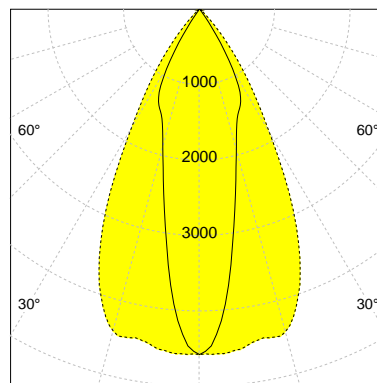

DESCRIPTION

Type	Track Spotlight
Article-number	141279L12278
Colour	black
Energy Consumption	23.2 W
Efficiency	114 lm/W
Luminous Flux	2652 lm
Current (sec)	600 mA
Protection Class	IP 20
Energy-Label	E
Cooling	Passive

LED

Color Temperature	3000K
Color Rendering	CRI 92
LES	15
Color Tolerance	3-Step McAdam
Planckian Curve	BBBL
Spectrum	Premium White G7
Photobiological safety	RG2

ELECTRICAL

Power Supply	220-240, 50-60Hz
Safety Class	2
Startup Time	< 1s
Overload- / Shortcircuit Protection	
Wiring / Adapter	3-Phase Adapter
Max Luminaires MCB	B16A 27 pcs
Tracks	Global Stucchi Eutrac

Control

Control	On/Off
---------	--------

REFLECTOR

Technology	ULTRA
Material	Miro 20 / Miro 8
FWHM	24 / 55°
FWTM	65 / 81°

UGR : 25.3 / 21.2 (4H/8H - 70/50/20)

H/m	D1/m	D2/m	Emax/lx/klm *
1.0	0.4	1.1	1724
2.0	0.9	2.1	431
3.0	1.3	3.2	192
4.0	1.7	4.2	108