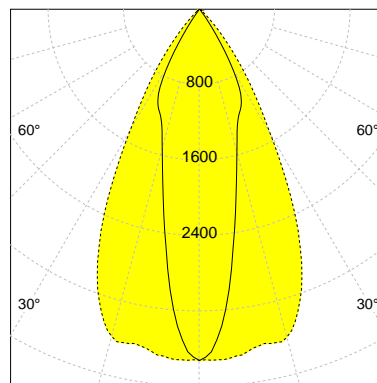

DESCRIPTION

Type	Track Spotlight
Article-number	141279L12281
Colour	white
Energy Consumption	17.1 W
Efficiency	126 lm/W
Luminous Flux	2158 lm
Current (sec)	450 mA
Protection Class	IP 20
Energy-Label	D
Cooling	Passive

LED

Color Temperature	3000K
Color Rendering	CRI 92
LES	15
Color Tolerance	3-Step McAdam
Planckian Curve	BBBL
Spectrum	Premium White G7
Photobiological safety	RG2

ELECTRICAL

Power Supply	220-240, 50-60Hz
Safety Class	2
Startup Time	< 1s
Overload- / Shortcircuit Protection	
Wiring / Adapter	3-Phase Adapter
Max Luminaires MCB	B16A 27 pcs
Tracks	Global Stucchi Eutrac

Control

Control	On/Off
---------	--------

REFLECTOR

Technology	ULTRA
Material	Miro 20 / Miro 8
FWHM	24 / 55°
FWTM	65 / 81°

I-max : 3722 cd *

UGR : 24.5 / 20.5 (4H/8H - 70/50/20)

H/m	D1/m	D2/m	Emax/lx/klm *
1.0	0.4	1.1	1724
2.0	0.9	2.1	431
3.0	1.3	3.2	192
4.0	1.7	4.2	108