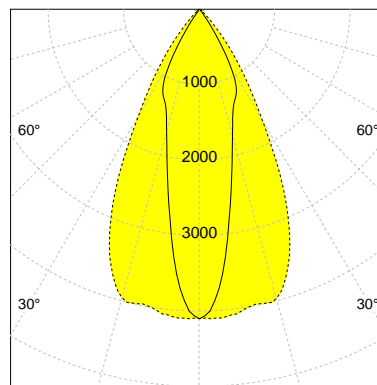

DESCRIPTION

Type	Track Spotlight
Article-number	141279L12282
Colour	white
Energy Consumption	19.1 W
Efficiency	125 lm/W
Luminous Flux	2377 lm
Current (sec)	500 mA
Protection Class	IP 20
Energy-Label	D
Cooling	Passive

LED

Color Temperature	3000K
Color Rendering	CRI 92
LES	15
Color Tolerance	3-Step McAdam
Planckian Curve	BBBL
Spectrum	Premium White G7
Photobiological safety	RG2

ELECTRICAL

Power Supply	220-240, 50-60Hz
Safety Class	2
Startup Time	< 1s
Overload- / Shortcircuit Protection	
Wiring / Adapter	3-Phase Adapter
Max Luminaires MCB	B16A 27 pcs
Tracks	Global Stucchi Eutrac

Control

Control	On/Off
---------	--------

REFLECTOR

Technology	ULTRA
Material	Miro 20 / Miro 8
FWHM	24 / 55°
FWTM	65 / 81°

I-max : 4100 cd *

UGR : 24.9 / 20.9 (4H/8H - 70/50/20)

H/m	D1/m	D2/m	Emax/lx/klm *
1.0	0.4	1.1	1724
2.0	0.9	2.1	431
3.0	1.3	3.2	192
4.0	1.7	4.2	108