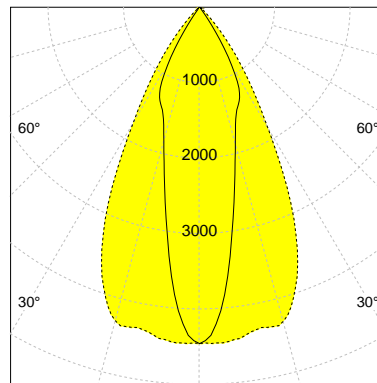

DESCRIPTION

Type	Track Spotlight
Article-number	141279L12283
Colour	white
Energy Consumption	21.1 W
Efficiency	122 lm/W
Luminous Flux	2584 lm
Current (sec)	550 mA
Protection Class	IP 20
Energy-Label	D
Cooling	Passive

LED

Color Temperature	3000K
Color Rendering	CRI 92
LES	15
Color Tolerance	3-Step McAdam
Planckian Curve	BBBL
Spectrum	Premium White G7
Photobiological safety	RG2

ELECTRICAL

Power Supply	220-240, 50-60Hz
Safety Class	2
Startup Time	< 1s
Overload- / Shortcircuit Protection	
Wiring / Adapter	3-Phase Adapter
Max Luminaires MCB	B16A 27 pcs
Tracks	Global Stucchi Eutrac

Control

Control	On/Off
---------	--------

REFLECTOR

Technology	ULTRA
Material	Miro 20 / Miro 8
FWHM	24 / 55°
FWTM	65 / 81°

UGR : 25.2 / 21.1 (4H/8H - 70/50/20)

H/m	D1/m	D2/m	Emax/lx/klm *
1.0	0.4	1.1	1724
2.0	0.9	2.1	431
3.0	1.3	3.2	192
4.0	1.7	4.2	108