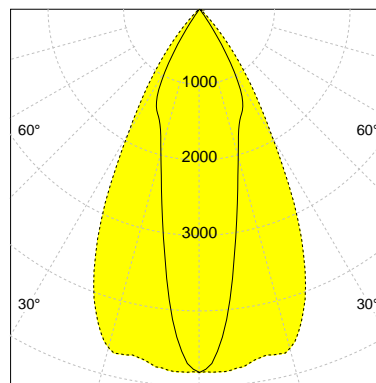

DESCRIPTION

Type	Track Spotlight
Article-number	141279L12284
Colour	white
Energy Consumption	23.2 W
Efficiency	120 lm/W
Luminous Flux	2790 lm
Current (sec)	600 mA
Protection Class	IP 20
Energy-Label	D
Cooling	Passive

LED

Color Temperature	3000K
Color Rendering	CRI 92
LES	15
Color Tolerance	3-Step McAdam
Planckian Curve	BBBL
Spectrum	Premium White G7
Photobiological safety	RG2

ELECTRICAL

Power Supply	220-240, 50-60Hz
Safety Class	2
Startup Time	< 1s
Overload- / Shortcircuit Protection	
Wiring / Adapter	3-Phase Adapter
Max Luminaires MCB	B16A 27 pcs
Tracks	Global Stucchi Eutrac

Control

Control	On/Off
---------	--------

REFLECTOR

Technology	ULTRA
Material	Miro 20 / Miro 8
FWHM	24 / 55°
FWTM	65 / 81°

I-max : 4812 cd *

UGR : 25.4 / 21.4 (4H/8H - 70/50/20)

H/m	D1/m	D2/m	Emax/lx/klm *
1.0	0.4	1.1	1724
2.0	0.9	2.1	431
3.0	1.3	3.2	192
4.0	1.7	4.2	108