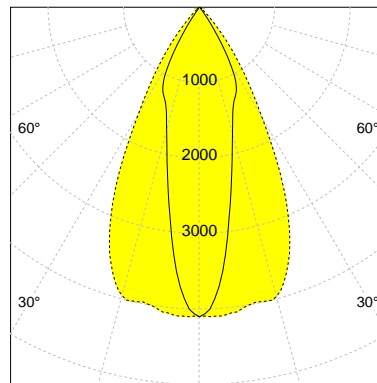

REFLECTOR

Technology	ULTRA
Material	Miro 20 / Miro 8
FWHM	24 / 55°
FWTM	65 / 81°