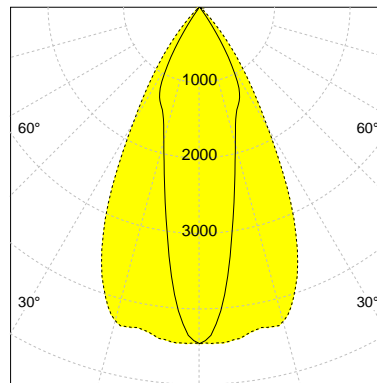

DESCRIPTION

Type	Track Spotlight
Article-number	141279L12289
Colour	black
Energy Consumption	21.1 W
Efficiency	122 lm/W
Luminous Flux	2584 lm
Current (sec)	550 mA
Protection Class	IP 20
Energy-Label	D
Cooling	Passive

LED

Color Temperature	3000K
Color Rendering	CRI 92
LES	15
Color Tolerance	3-Step McAdam
Planckian Curve	BBBL
Spectrum	Premium White G7
Photobiological safety	RG2

ELECTRICAL

Power Supply	220-240, 50-60Hz
Safety Class	2
Startup Time	< 1s
Overload- / Shortcircuit Protection	
Wiring / Adapter	3-Phase Adapter
Max Luminaires MCB	B16A 27 pcs
Tracks	Global Stucchi Eutrac

Control

Control	CASAMBI
Dimming Range	1-100 %

REFLECTOR

Technology	ULTRA
Material	Miro 20 / Miro 8
FWHM	24 / 55°
FWTM	65 / 81°

I-max : 4457 cd *

UGR : 25.2 / 21.1 (4H/8H - 70/50/20)

H/m	D1/m	D2/m	Emax/lx/klm *
1.0	0.4	1.1	1724
2.0	0.9	2.1	431
3.0	1.3	3.2	192
4.0	1.7	4.2	108