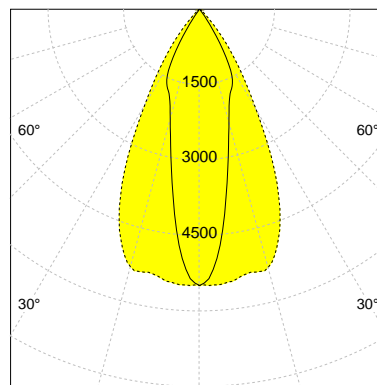

REFLECTOR

Technology	ULTRA
Material	Miro 20 / Miro 8
FWHM	24 / 55°
FWTM	65 / 81°