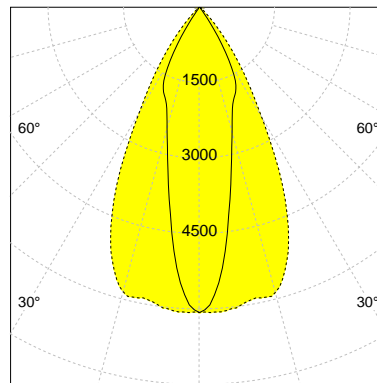

DESCRIPTION

Type	Track Spotlight
Article-number	141279L12292
Colour	black
Energy Consumption	31.8 W
Efficiency	111 lm/W
Luminous Flux	3518 lm
Current (sec)	800 mA
Protection Class	IP 20
Energy-Label	E
Cooling	Passive

LED

Color Temperature	3000K
Color Rendering	CRI 92
LES	15
Color Tolerance	3-Step McAdam
Planckian Curve	BBBL
Spectrum	Premium White G7
Photobiological safety	RG2

ELECTRICAL

Power Supply	220-240, 50-60Hz
Safety Class	2
Startup Time	< 1s
Overload- / Shortcircuit Protection	
Wiring / Adapter	3-Phase Adapter
Max Luminaires MCB	B16A 27 pcs
Tracks	Global Stucchi Eutrac

Control

Control	CASAMBI
Dimming Range	1-100 %

REFLECTOR

Technology	ULTRA
Material	Miro 20 / Miro 8
FWHM	24 / 55°
FWTM	65 / 81°

I-max : 6068 cd *

UGR : 26.2 / 22.2 (4H/8H - 70/50/20)

H/m	D1/m	D2/m	Emax/lx/klm *
1.0	0.4	1.1	1724
2.0	0.9	2.1	431
3.0	1.3	3.2	192
4.0	1.7	4.2	108