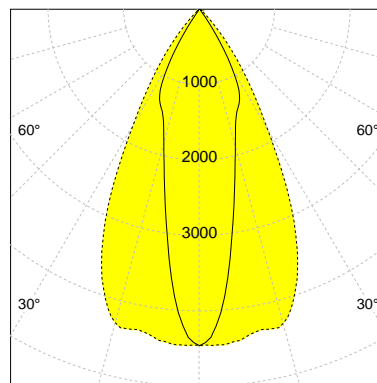

REFLECTOR

Technology	ULTRA
Material	Miro 20 / Miro 8
FWHM	24 / 55°
FWTM	65 / 81°