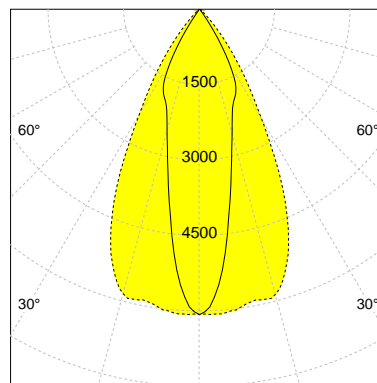

DESCRIPTION

Type	Track Spotlight
Article-number	141279L12298
Colour	silver
Energy Consumption	31.8 W
Efficiency	111 lm/W
Luminous Flux	3518 lm
Current (sec)	800 mA
Protection Class	IP 20
Energy-Label	E
Cooling	Passive

LED

Color Temperature	3000K
Color Rendering	CRI 92
LES	15
Color Tolerance	3-Step McAdam
Planckian Curve	BBBL
Spectrum	Premium White G7
Photobiological safety	RG2

ELECTRICAL

Power Supply	220-240, 50-60Hz
Safety Class	2
Startup Time	< 1s
Overload- / Shortcircuit Protection	
Wiring / Adapter	3-Phase Adapter
Max Luminaires MCB	B16A 27 pcs
Tracks	Global Stucchi Eutrac

Control

Control	CASAMBI
Dimming Range	1-100 %

REFLECTOR

Technology	ULTRA
Material	Miro 20 / Miro 8
FWHM	24 / 55°
FWTM	65 / 81°

I-max : 6068 cd *

UGR : 26.2 / 22.2 (4H/8H - 70/50/20)

H/m	D1/m	D2/m	Emax/lx/klm *
1.0	0.4	1.1	1724
2.0	0.9	2.1	431
3.0	1.3	3.2	192
4.0	1.7	4.2	108