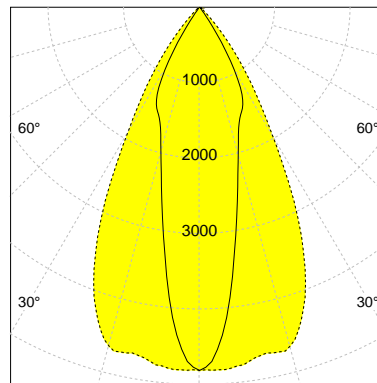

DESCRIPTION

Type	Track Spotlight
Article-number	141279L12302
Colour	white
Energy Consumption	23.2 W
Efficiency	120 lm/W
Luminous Flux	2790 lm
Current (sec)	600 mA
Protection Class	IP 20
Energy-Label	D
Cooling	Passive

LED

Color Temperature	3000K
Color Rendering	CRI 92
LES	15
Color Tolerance	3-Step McAdam
Planckian Curve	BBBL
Spectrum	Premium White G7
Photobiological safety	RG2

ELECTRICAL

Power Supply	220-240, 50-60Hz
Safety Class	2
Startup Time	< 1s
Overload- / Shortcircuit Protection	
Wiring / Adapter	3-Phase Adapter
Max Luminaires MCB	B16A 27 pcs
Tracks	Global Stucchi Eutrac

Control

Control	CASAMBI
Dimming Range	1-100 %

REFLECTOR

Technology	ULTRA
Material	Miro 20 / Miro 8
FWHM	24 / 55°
FWTM	65 / 81°

UGR : 25.4 / 21.4 (4H/8H - 70/50/20)

H/m	D1/m	D2/m	Emax/lx/klm *
1.0	0.4	1.1	1724
2.0	0.9	2.1	431
3.0	1.3	3.2	192
4.0	1.7	4.2	108