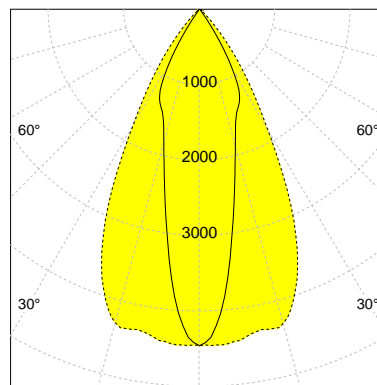

REFLECTOR

Technology	ULTRA
Material	Miro 20 / Miro 8
FWHM	24 / 55°
FWTM	65 / 81°