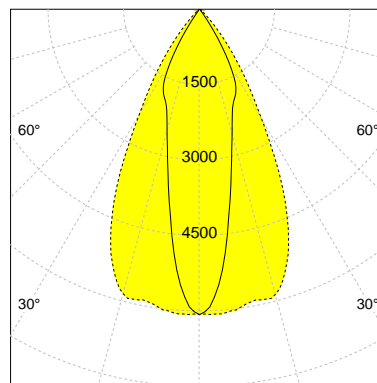

## DESCRIPTION

Type	Track Spotlight
Article-number	141279L12310
Colour	silver
Energy Consumption	31.8 W
Efficiency	111 lm/W
Luminous Flux	3518 lm
Current (sec)	800 mA
Protection Class	IP 20
Energy-Label	E
Cooling	Passive

## REFLECTOR

Technology	ULTRA
Material	Miro 20 / Miro 8
FWHM	24 / 55°
FWTM	65 / 81°

UGR : 26.2 / 22.2 (4H/8H - 70/50/20)

H/m	D1/m	D2/m	Emax/lx/klm *
1.0	0.4	1.1	1724
2.0	0.9	2.1	431
3.0	1.3	3.2	192
4.0	1.7	4.2	108