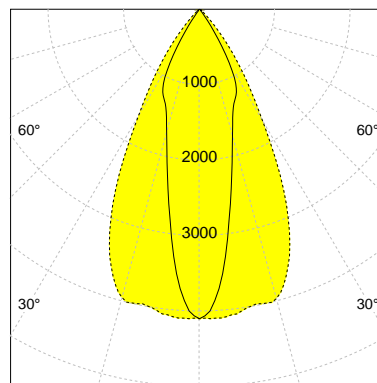

DESCRIPTION

Type	Track Spotlight
Article-number	141279L12324
Colour	silver
Energy Consumption	19.1 W
Efficiency	125 lm/W
Luminous Flux	2377 lm
Current (sec)	500 mA
Protection Class	IP 20
Energy-Label	D
Cooling	Passive

LED

Color Temperature	3000K
Color Rendering	CRI 92
LES	15
Color Tolerance	3-Step McAdam
Planckian Curve	BBBL
Spectrum	Premium White G7
Photobiological safety	RG2

ELECTRICAL

Power Supply	220-240, 50-60Hz
Safety Class	2
Startup Time	< 1s
Overload- / Shortcircuit Protection	
Wiring / Adapter	3-Phase Adapter
Max Luminaires MCB	B16A 27 pcs
Tracks	Global Stucchi Eutrac

Control

Control	On/Off
---------	--------

REFLECTOR

Technology	ULTRA
Material	Miro 20 / Miro 8
FWHM	24 / 55°
FWTM	65 / 81°

I-max : 4100 cd *

UGR : 24.9 / 20.9 (4H/8H - 70/50/20)

H/m	D1/m	D2/m	Emax/lx/klm *
1.0	0.4	1.1	1724
2.0	0.9	2.1	431
3.0	1.3	3.2	192
4.0	1.7	4.2	108