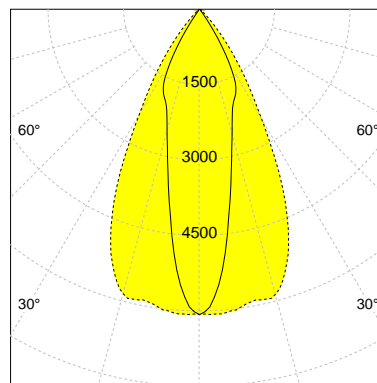

DESCRIPTION

Type	Track Spotlight
Article-number	141279L12328
Colour	silver
Energy Consumption	31.8 W
Efficiency	111 lm/W
Luminous Flux	3518 lm
Current (sec)	800 mA
Protection Class	IP 20
Energy-Label	E
Cooling	Passive

LED

Color Temperature	3000K
Color Rendering	CRI 92
LES	15
Color Tolerance	3-Step McAdam
Planckian Curve	BBBL
Spectrum	Premium White G7
Photobiological safety	RG2

ELECTRICAL

Power Supply	220-240, 50-60Hz
Safety Class	2
Startup Time	< 1s
Overload- / Shortcircuit Protection	
Wiring / Adapter	3-Phase Adapter
Max Luminaires MCB	B16A 27 pcs
Tracks	Global Stucchi Eutrac

Control

Control	On/Off
---------	--------

REFLECTOR

Technology	ULTRA
Material	Miro 20 / Miro 8
FWHM	24 / 55°
FWTM	65 / 81°

I-max : 6068 cd *

UGR : 26.2 / 22.2 (4H/8H - 70/50/20)

H/m	D1/m	D2/m	Emax/lx/klm *
1.0	0.4	1.1	1724
2.0	0.9	2.1	431
3.0	1.3	3.2	192
4.0	1.7	4.2	108