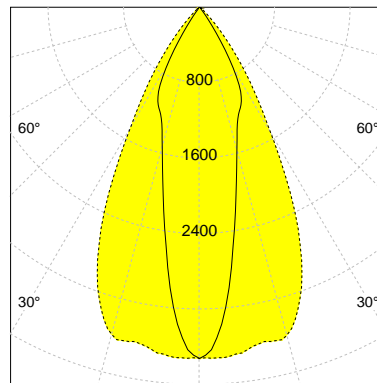

DESCRIPTION

Type	Track Spotlight
Article-number	141279L12329
Colour	black
Energy Consumption	17.1 W
Efficiency	126 lm/W
Luminous Flux	2158 lm
Current (sec)	450 mA
Protection Class	IP 20
Energy-Label	D
Cooling	Passive

LED

Color Temperature	3000K
Color Rendering	CRI 92
LES	15
Color Tolerance	3-Step McAdam
Planckian Curve	BBBL
Spectrum	Premium White G7
Photobiological safety	RG2

ELECTRICAL

Power Supply	220-240, 50-60Hz
Safety Class	2
Startup Time	< 1s
Overload- / Shortcircuit Protection	
Wiring / Adapter	3-Phase Adapter
Max Luminaires MCB	B16A 27 pcs
Tracks	Global Stucchi Eutrac

Control

Control	On/Off
---------	--------

REFLECTOR

Technology	ULTRA
Material	Miro 20 / Miro 8
FWHM	24 / 55°
FWTM	65 / 81°

UGR : 24.5 / 20.5 (4H/8H - 70/50/20)

H/m	D1/m	D2/m	Emax/lx/klm *
1.0	0.4	1.1	1724
2.0	0.9	2.1	431
3.0	1.3	3.2	192
4.0	1.7	4.2	108