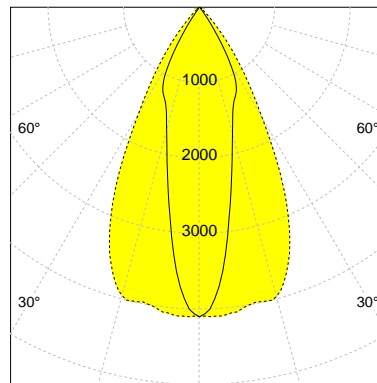

DESCRIPTION

Type	Track Spotlight
Article-number	141279L12330
Colour	black
Energy Consumption	19.1 W
Efficiency	125 lm/W
Luminous Flux	2377 lm
Current (sec)	500 mA
Protection Class	IP 20
Energy-Label	D
Cooling	Passive

LED

Color Temperature	3000K
Color Rendering	CRI 92
LES	15
Color Tolerance	3-Step McAdam
Planckian Curve	BBBL
Spectrum	Premium White G7
Photobiological safety	RG2

ELECTRICAL

Power Supply	220-240, 50-60Hz
Safety Class	2
Startup Time	< 1s
Overload- / Shortcircuit Protection	
Wiring / Adapter	3-Phase Adapter
Max Luminaires MCB	B16A 27 pcs
Tracks	Global Stucchi Eutrac

Control

Control	On/Off
---------	--------

REFLECTOR

Technology	ULTRA
Material	Miro 20 / Miro 8
FWHM	24 / 55°
FWTM	65 / 81°

UGR : 24.9 / 20.9 (4H/8H - 70/50/20)

H/m	D1/m	D2/m	Emax/lx/klm *
1.0	0.4	1.1	1724
2.0	0.9	2.1	431
3.0	1.3	3.2	192
4.0	1.7	4.2	108