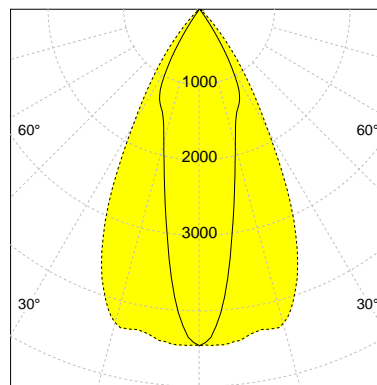

DESCRIPTION

Type	Track Spotlight
Article-number	141279L12331
Colour	black
Energy Consumption	21.1 W
Efficiency	122 lm/W
Luminous Flux	2584 lm
Current (sec)	550 mA
Protection Class	IP 20
Energy-Label	D
Cooling	Passive

LED

Color Temperature	3000K
Color Rendering	CRI 92
LES	15
Color Tolerance	3-Step McAdam
Planckian Curve	BBBL
Spectrum	Premium White G7
Photobiological safety	RG2

ELECTRICAL

Power Supply	220-240, 50-60Hz
Safety Class	2
Startup Time	< 1s
Overload- / Shortcircuit Protection	
Wiring / Adapter	3-Phase Adapter
Max Luminaires MCB	B16A 27 pcs
Tracks	Global Stucchi Eutrac

Control

Control	On/Off
---------	--------

REFLECTOR

Technology	ULTRA
Material	Miro 20 / Miro 8
FWHM	24 / 55°
FWTM	65 / 81°

UGR : 25.2 / 21.1 (4H/8H - 70/50/20)

H/m	D1/m	D2/m	Emax/lx/klm *
1.0	0.4	1.1	1724
2.0	0.9	2.1	431
3.0	1.3	3.2	192
4.0	1.7	4.2	108