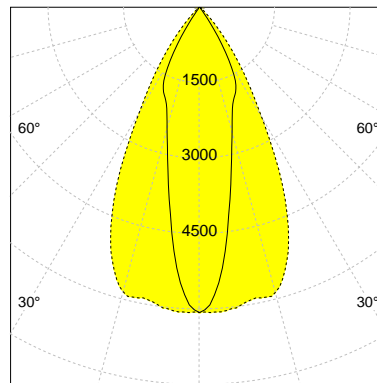

DESCRIPTION

Type	Track Spotlight
Article-number	141279L12334
Colour	black
Energy Consumption	31.8 W
Efficiency	111 lm/W
Luminous Flux	3518 lm
Current (sec)	800 mA
Protection Class	IP 20
Energy-Label	E
Cooling	Passive

LED

Color Temperature	3000K
Color Rendering	CRI 92
LES	15
Color Tolerance	3-Step McAdam
Planckian Curve	BBBL
Spectrum	Premium White G7
Photobiological safety	RG2

ELECTRICAL

Power Supply	220-240, 50-60Hz
Safety Class	2
Startup Time	< 1s
Overload- / Shortcircuit Protection	
Wiring / Adapter	3-Phase Adapter
Max Luminaires MCB	B16A 27 pcs
Tracks	Global Stucchi Eutrac

Control

Control	On/Off
---------	--------

REFLECTOR

Technology	ULTRA
Material	Miro 20 / Miro 8
FWHM	24 / 55°
FWTM	65 / 81°

I-max : 6068 cd *

UGR : 26.2 / 22.2 (4H/8H - 70/50/20)

H/m	D1/m	D2/m	Emax/lx/klm *
1.0	0.4	1.1	1724
2.0	0.9	2.1	431
3.0	1.3	3.2	192
4.0	1.7	4.2	108