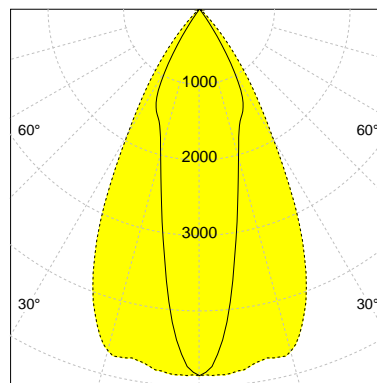

DESCRIPTION

Type	Track Spotlight
Article-number	141279L12348
Colour	silver
Energy Consumption	19.1 W
Efficiency	148 lm/W
Luminous Flux	2814 lm
Current (sec)	500 mA
Protection Class	IP 20
Energy-Label	C
Cooling	Passive

LED

Color Temperature	3500K
Color Rendering	CRI 90
LES	15
Color Tolerance	2-Step McAdam
Planckian Curve	BBBL
Spectrum	Premium White G7 HE+
Photobiological safety	RG1

ELECTRICAL

Power Supply	220-240, 50-60Hz
Safety Class	2
Startup Time	< 1s
Overload- / Shortcircuit Protection	
Wiring / Adapter	3-Phase Adapter
Max Luminaires MCB	B16A 27 pcs
Tracks	Global Stucchi Eutrac

Control

Control	CASAMBI
Dimming Range	1-100 %

REFLECTOR

Technology	ULTRA
Material	Miro 20 / Miro 8
FWHM	24 / 55°
FWTM	65 / 81°

UGR : 25.5 / 21.4 (4H/8H - 70/50/20)

H/m	D1/m	D2/m	Emax/lx/klm *
1.0	0.4	1.1	1724
2.0	0.9	2.1	431
3.0	1.3	3.2	192
4.0	1.7	4.2	108