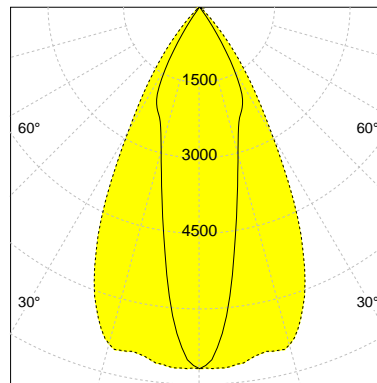

DESCRIPTION

Type	Track Spotlight
Article-number	141279L12352
Colour	silver
Energy Consumption	31.8 W
Efficiency	131 lm/W
Luminous Flux	4165 lm
Current (sec)	800 mA
Protection Class	IP 20
Energy-Label	D
Cooling	Passive

LED

Color Temperature	3500K
Color Rendering	CRI 90
LES	15
Color Tolerance	2-Step McAdam
Planckian Curve	BBBL
Spectrum	Premium White G7 HE+
Photobiological safety	RG1

ELECTRICAL

Power Supply	220-240, 50-60Hz
Safety Class	2
Startup Time	< 1s
Overload- / Shortcircuit Protection	
Wiring / Adapter	3-Phase Adapter
Max Luminaires MCB	B16A 27 pcs
Tracks	Global Stucchi Eutrac

Control

Control	CASAMBI
Dimming Range	1-100 %

REFLECTOR

Technology	ULTRA
Material	Miro 20 / Miro 8
FWHM	24 / 55°
FWTM	65 / 81°

UGR : 26.8 / 22.8 (4H/8H - 70/50/20)

H/m	D1/m	D2/m	Emax/lx/klm *
1.0	0.4	1.1	1724
2.0	0.9	2.1	431
3.0	1.3	3.2	192
4.0	1.7	4.2	108