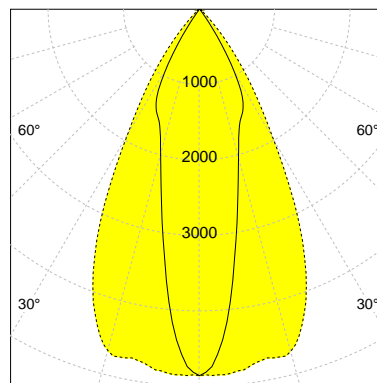

REFLECTOR

Technology	ULTRA
Material	Miro 20 / Miro 8
FWHM	24 / 55°
FWTM	65 / 81°