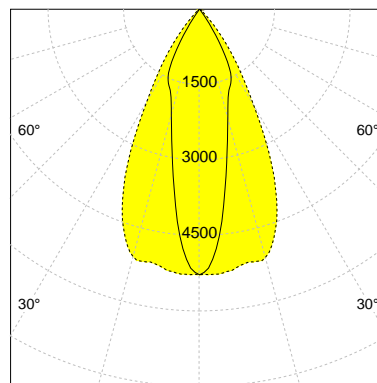

REFLECTOR

Technology	ULTRA
Material	Miro 20 / Miro 8
FWHM	24 / 55°
FWTM	65 / 81°