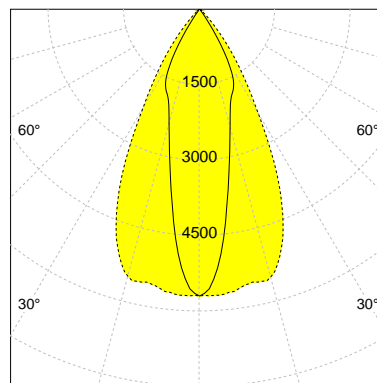

REFLECTOR

Technology	ULTRA
Material	Miro 20 / Miro 8
FWHM	24 / 55°
FWTM	65 / 81°