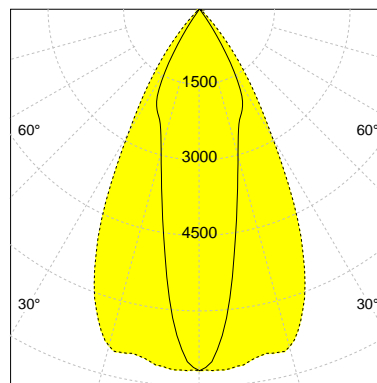

REFLECTOR

Technology	ULTRA
Material	Miro 20 / Miro 8
FWHM	24 / 55°
FWTM	65 / 81°