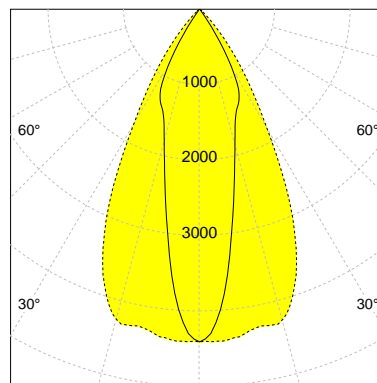

REFLECTOR

Technology	ULTRA
Material	Miro 20 / Miro 8
FWHM	24 / 55°
FWTM	65 / 81°