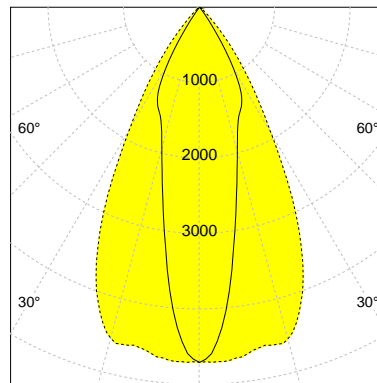

DESCRIPTION

Type	Track Spotlight
Article-number	141279L12380
Colour	black
Energy Consumption	19.1 W
Efficiency	143 lm/W
Luminous Flux	2728 lm
Current (sec)	500 mA
Protection Class	IP 20
Energy-Label	C
Cooling	Passive

LED

Color Temperature	3000K
Color Rendering	CRI 90
LES	15
Color Tolerance	2-Step McAdam
Planckian Curve	BBBL
Spectrum	Premium White G7 HE+
Photobiological safety	RG1

ELECTRICAL

Power Supply	220-240, 50-60Hz
Safety Class	2
Startup Time	< 1s
Overload- / Shortcircuit Protection	
Wiring / Adapter	3-Phase Adapter
Max Luminaires MCB	B16A 27 pcs
Tracks	Global Stucchi Eutrac

Control

Control	CASAMBI
Dimming Range	1-100 %

REFLECTOR

Technology	ULTRA
Material	Miro 20 / Miro 8
FWHM	24 / 55°
FWTM	65 / 81°

UGR : 25.4 / 21.3 (4H/8H - 70/50/20)

H/m	D1/m	D2/m	Emax/lx/klm *
1.0	0.4	1.1	1724
2.0	0.9	2.1	431
3.0	1.3	3.2	192
4.0	1.7	4.2	108