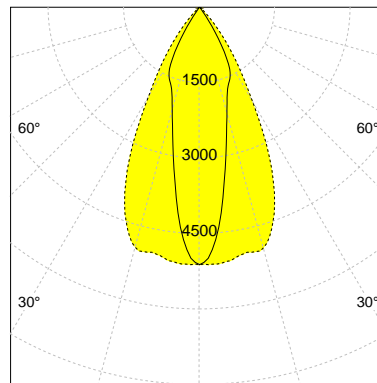

REFLECTOR

Technology	ULTRA
Material	Miro 20 / Miro 8
FWHM	24 / 55°
FWTM	65 / 81°