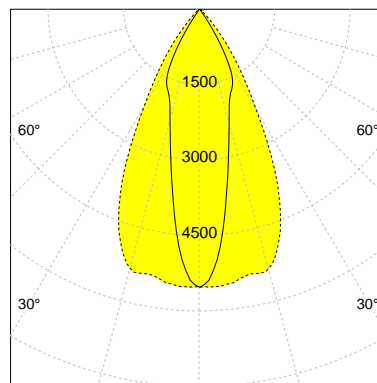

## DESCRIPTION

Type	Track Spotlight
Article-number	141279L12382
Colour	black
Energy Consumption	23.2 W
Efficiency	138 lm/W
Luminous Flux	3202 lm
Current (sec)	600 mA
Protection Class	IP 20
Energy-Label	C
Cooling	Passive

## REFLECTOR

Technology	ULTRA
Material	Miro 20 / Miro 8
FWHM	24 / 55°
FWTM	65 / 81°

I-max : 5523 cd \*

UGR : 25.9 / 21.9 (4H/8H - 70/50/20)

H/m	D1/m	D2/m	Emax/lx/klm *
1.0	0.4	1.1	1724
2.0	0.9	2.1	431
3.0	1.3	3.2	192
4.0	1.7	4.2	108