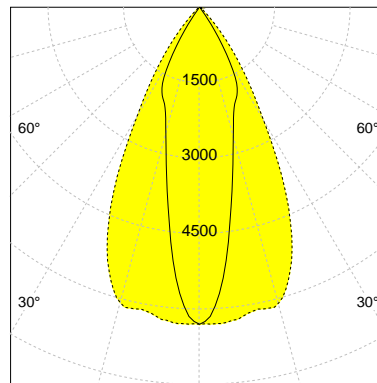

REFLECTOR

Technology	ULTRA
Material	Miro 20 / Miro 8
FWHM	24 / 55°
FWTM	65 / 81°