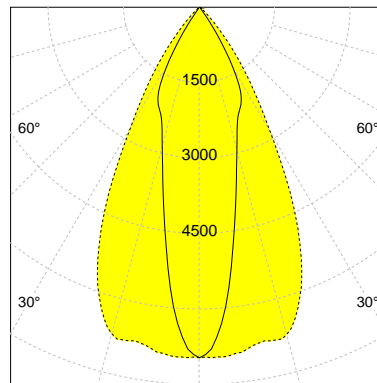

DESCRIPTION

Type	Track Spotlight
Article-number	141279L12384
Colour	black
Energy Consumption	31.8 W
Efficiency	127 lm/W
Luminous Flux	4038 lm
Current (sec)	800 mA
Protection Class	IP 20
Energy-Label	D
Cooling	Passive

LED

Color Temperature	3000K
Color Rendering	CRI 90
LES	15
Color Tolerance	2-Step McAdam
Planckian Curve	BBBL
Spectrum	Premium White G7 HE+
Photobiological safety	RG1

ELECTRICAL

Power Supply	220-240, 50-60Hz
Safety Class	2
Startup Time	< 1s
Overload- / Shortcircuit Protection	
Wiring / Adapter	3-Phase Adapter
Max Luminaires MCB	B16A 27 pcs
Tracks	Global Stucchi Eutrac

Control

Control	CASAMBI
Dimming Range	1-100 %

REFLECTOR

Technology	ULTRA
Material	Miro 20 / Miro 8
FWHM	24 / 55°
FWTM	65 / 81°

I-max : 6964 cd *

UGR : 26.7 / 22.7 (4H/8H - 70/50/20)

H/m	D1/m	D2/m	Emax/lx/klm *
1.0	0.4	1.1	1724
2.0	0.9	2.1	431
3.0	1.3	3.2	192
4.0	1.7	4.2	108