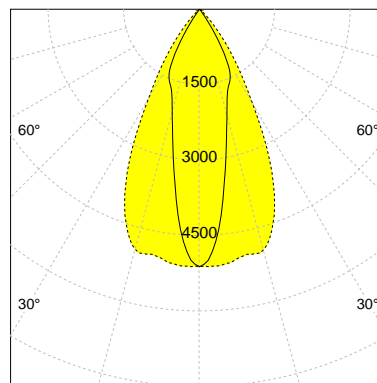

REFLECTOR

Technology	ULTRA
Material	Miro 20 / Miro 8
FWHM	24 / 55°
FWTM	65 / 81°