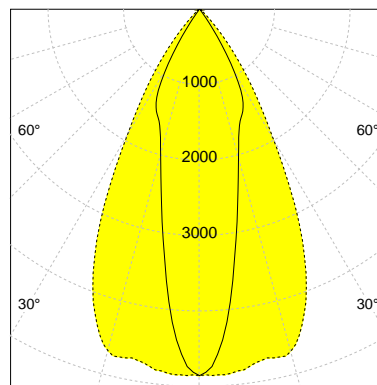

DESCRIPTION

Type	Track Spotlight
Article-number	141279L12400
Colour	black
Energy Consumption	19.1 W
Efficiency	148 lm/W
Luminous Flux	2814 lm
Current (sec)	500 mA
Protection Class	IP 20
Energy-Label	C
Cooling	Passive

LED

Color Temperature	3500K
Color Rendering	CRI 90
LES	15
Color Tolerance	2-Step McAdam
Planckian Curve	BBBL
Spectrum	Premium White G7 HE+
Photobiological safety	RG1

ELECTRICAL

Power Supply	220-240, 50-60Hz
Safety Class	2
Startup Time	< 1s
Overload- / Shortcircuit Protection	
Wiring / Adapter	3-Phase Adapter
Max Luminaires MCB	B16A 27 pcs
Tracks	Global Stucchi Eutrac

Control

Control	On/Off
---------	--------

REFLECTOR

Technology	ULTRA
Material	Miro 20 / Miro 8
FWHM	24 / 55°
FWTM	65 / 81°

I-max : 4853 cd *

UGR : 25.5 / 21.4 (4H/8H - 70/50/20)

H/m	D1/m	D2/m	Emax/lx/klm *
1.0	0.4	1.1	1724
2.0	0.9	2.1	431
3.0	1.3	3.2	192
4.0	1.7	4.2	108