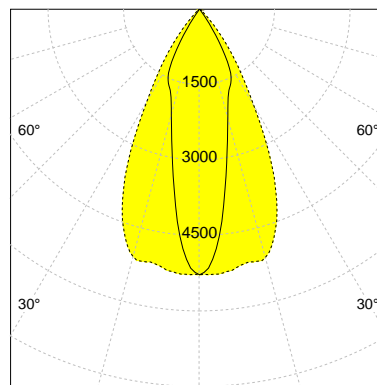

DESCRIPTION

Type	Track Spotlight
Article-number	141279L12401
Colour	black
Energy Consumption	21.1 W
Efficiency	145 lm/W
Luminous Flux	3059 lm
Current (sec)	550 mA
Protection Class	IP 20
Energy-Label	C
Cooling	Passive

LED

Color Temperature	3500K
Color Rendering	CRI 90
LES	15
Color Tolerance	2-Step McAdam
Planckian Curve	BBBL
Spectrum	Premium White G7 HE+
Photobiological safety	RG1

ELECTRICAL

Power Supply	220-240, 50-60Hz
Safety Class	2
Startup Time	< 1s
Overload- / Shortcircuit Protection	
Wiring / Adapter	3-Phase Adapter
Max Luminaires MCB	B16A 27 pcs
Tracks	Global Stucchi Eutrac

Control

Control	On/Off
---------	--------

REFLECTOR

Technology	ULTRA
Material	Miro 20 / Miro 8
FWHM	24 / 55°
FWTM	65 / 81°

UGR : 25.8 / 21.7 (4H/8H - 70/50/20)

H/m	D1/m	D2/m	Emax/lx/klm *
1.0	0.4	1.1	1724
2.0	0.9	2.1	431
3.0	1.3	3.2	192
4.0	1.7	4.2	108