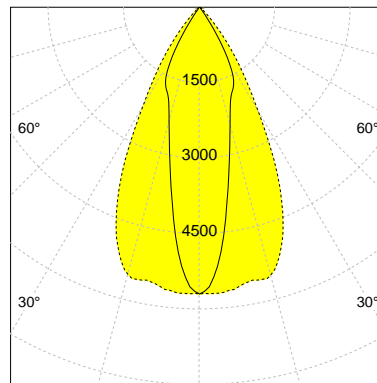

## DESCRIPTION

Type	Track Spotlight
Article-number	141279L12402
Colour	black
Energy Consumption	23.2 W
Efficiency	142 lm/W
Luminous Flux	3303 lm
Current (sec)	600 mA
Protection Class	IP 20
Energy-Label	C
Cooling	Passive

## LED

Color Temperature	3500K
Color Rendering	CRI 90
LES	15
Color Tolerance	2-Step McAdam
Planckian Curve	BBBL
Spectrum	Premium White G7 HE+
Photobiological safety	RG1

## REFLECTOR

Technology	ULTRA
Material	Miro 20 / Miro 8
FWHM	24 / 55°
FWTM	65 / 81°

UGR : 26.0 / 22.0 (4H/8H - 70/50/20)

H/m	D1/m	D2/m	Emax/lx/klm *
1.0	0.4	1.1	1724
2.0	0.9	2.1	431
3.0	1.3	3.2	192
4.0	1.7	4.2	108