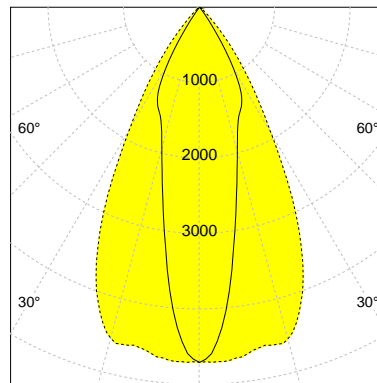

DESCRIPTION

Type	Track Spotlight
Article-number	141279L12407
Colour	white
Energy Consumption	19.1 W
Efficiency	143 lm/W
Luminous Flux	2728 lm
Current (sec)	500 mA
Protection Class	IP 20
Energy-Label	C
Cooling	Passive

LED

Color Temperature	3000K
Color Rendering	CRI 90
LES	15
Color Tolerance	2-Step McAdam
Planckian Curve	BBBL
Spectrum	Premium White G7 HE+
Photobiological safety	RG1

ELECTRICAL

Power Supply	220-240, 50-60Hz
Safety Class	2
Startup Time	< 1s
Overload- / Shortcircuit Protection	
Wiring / Adapter	3-Phase Adapter
Max Luminaires MCB	B16A 27 pcs
Tracks	Global Stucchi Eutrac

Control

Control	CASAMBI
Dimming Range	1-100 %

REFLECTOR

Technology	ULTRA
Material	Miro 20 / Miro 8
FWHM	24 / 55°
FWTM	65 / 81°

UGR : 25.4 / 21.3 (4H/8H - 70/50/20)

H/m	D1/m	D2/m	Emax/lx/klm *
1.0	0.4	1.1	1724
2.0	0.9	2.1	431
3.0	1.3	3.2	192
4.0	1.7	4.2	108