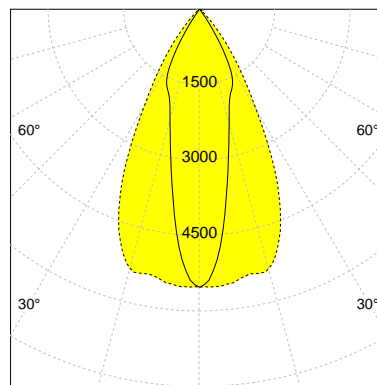

REFLECTOR

Technology	ULTRA
Material	Miro 20 / Miro 8
FWHM	24 / 55°
FWTM	65 / 81°