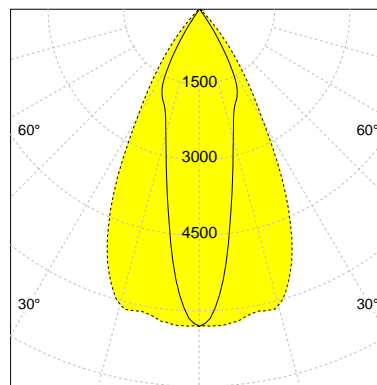

REFLECTOR

Technology	ULTRA
Material	Miro 20 / Miro 8
FWHM	24 / 55°
FWTM	65 / 81°